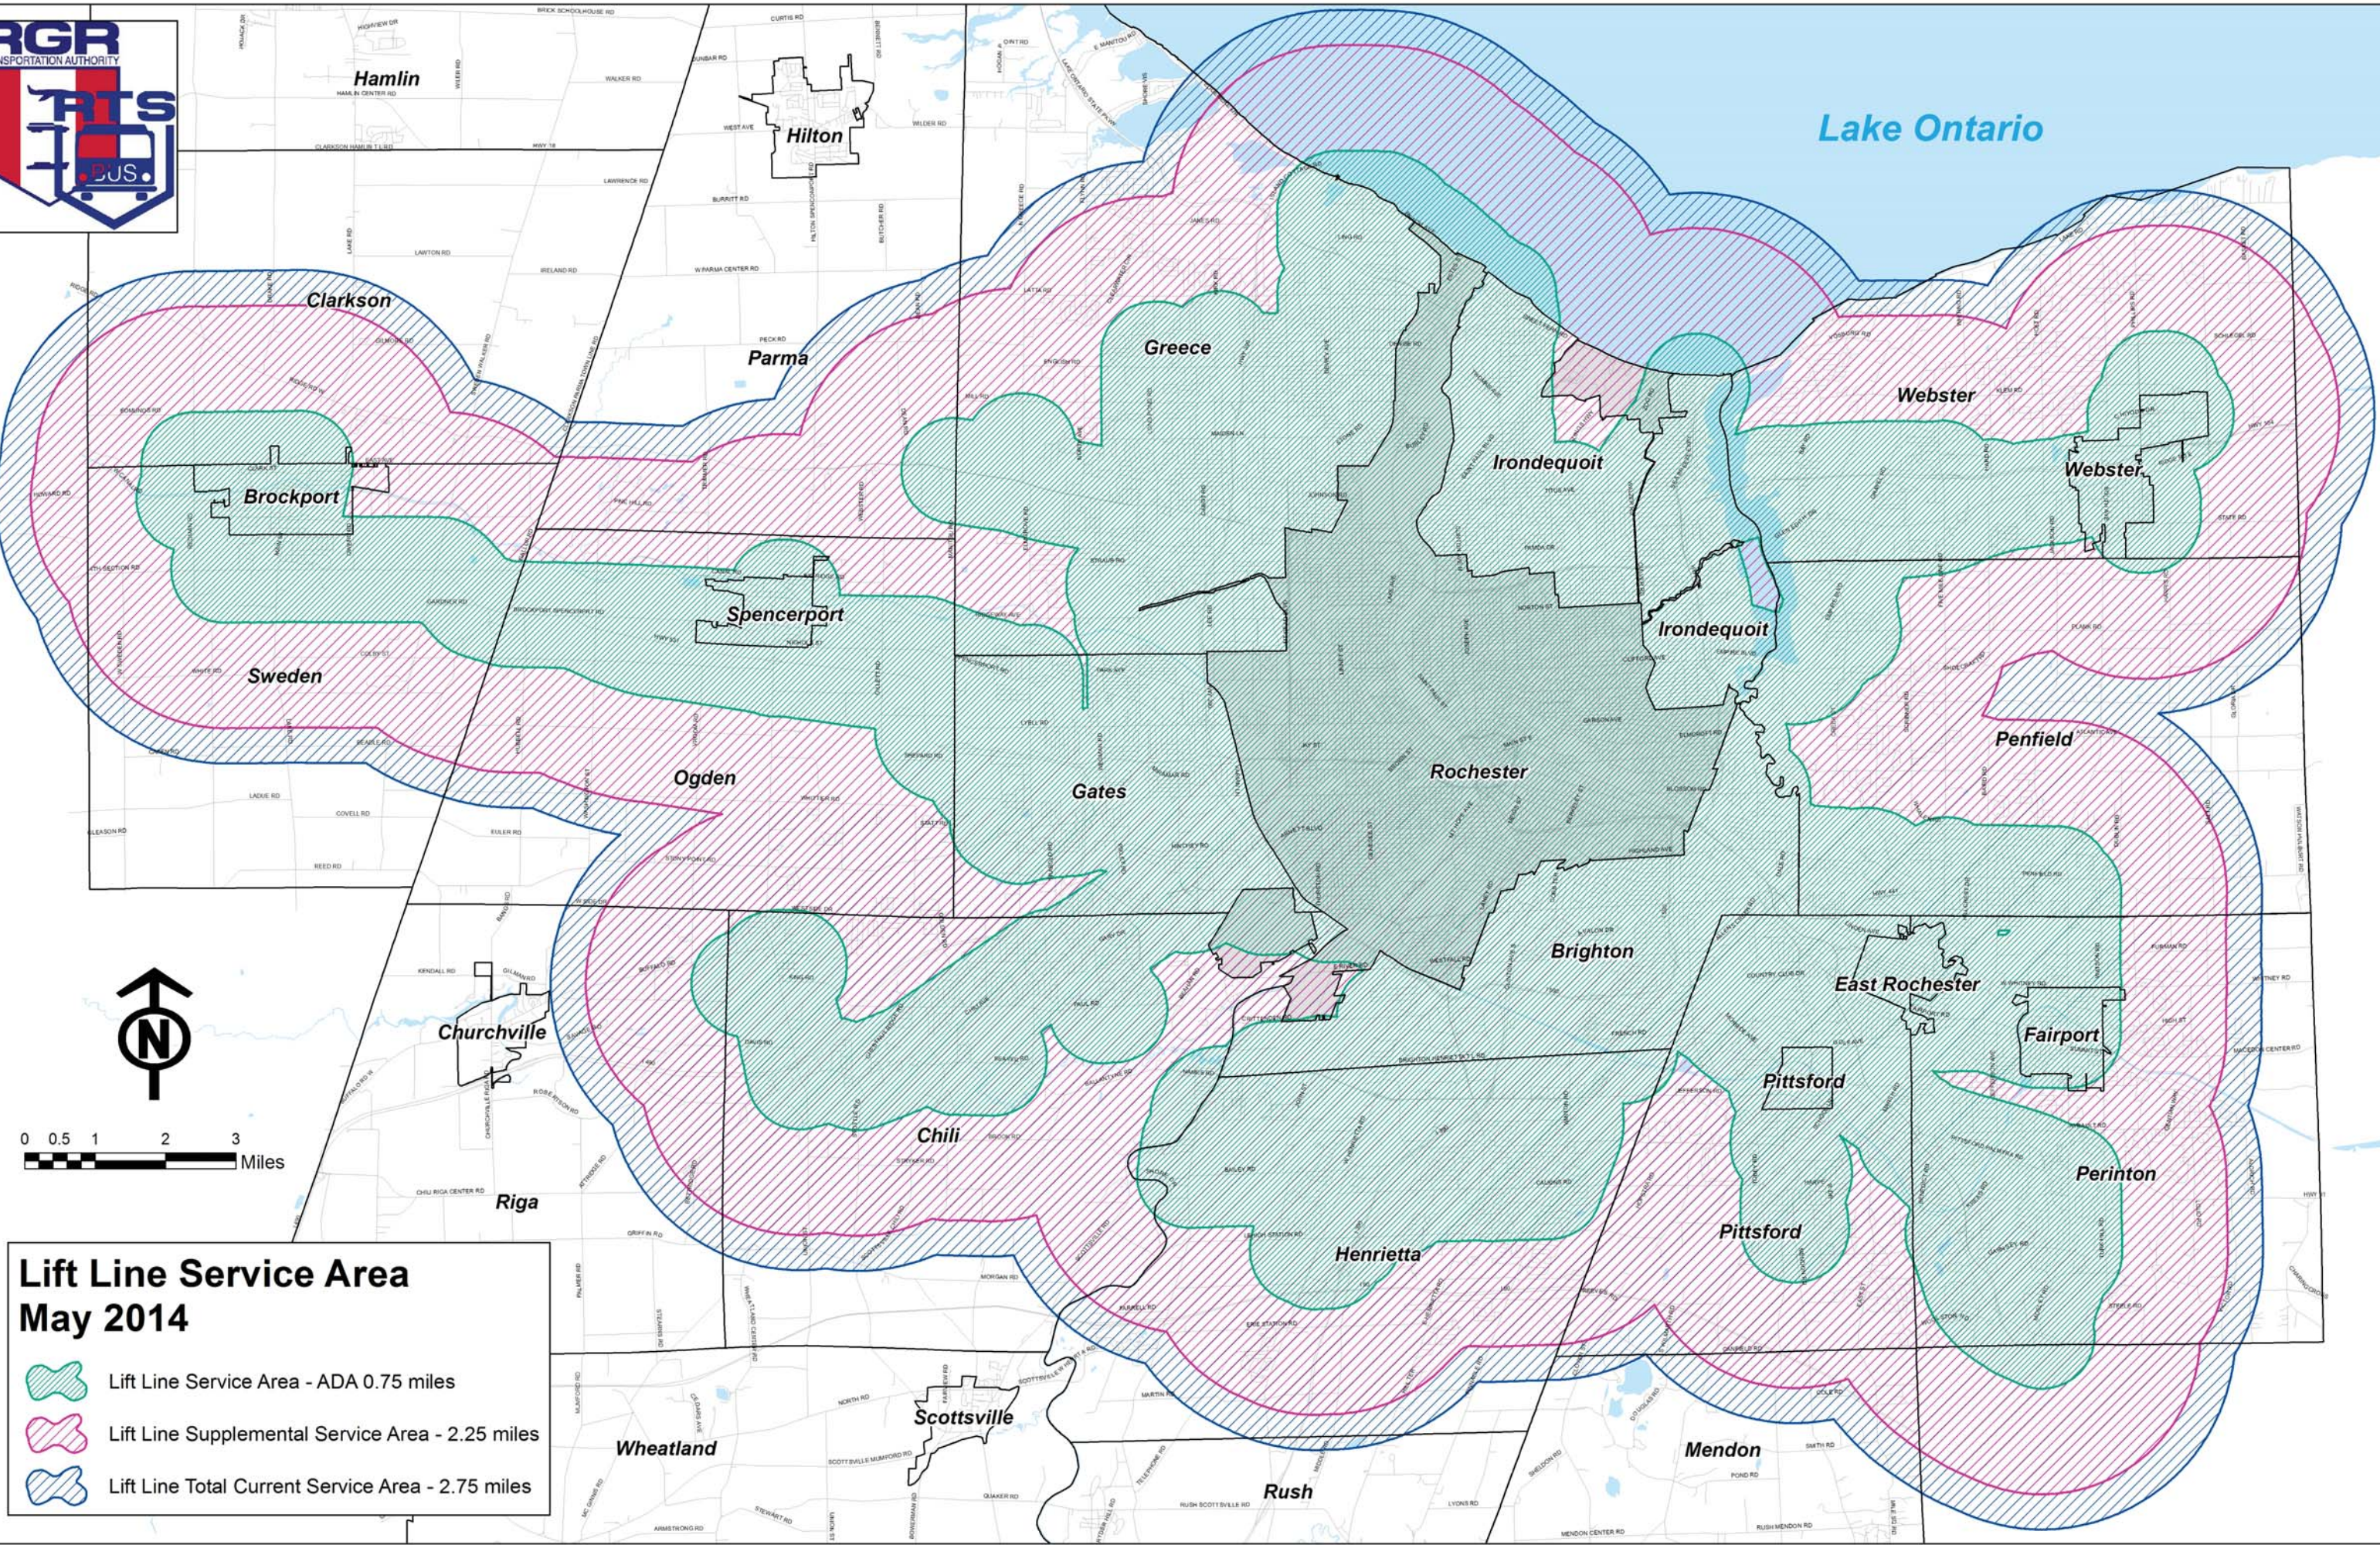

Lake Ontario

**Lift Line Service Area  
May 2014**

- Lift Line Service Area - ADA 0.75 miles
- Lift Line Supplemental Service Area - 2.25 miles
- Lift Line Total Current Service Area - 2.75 miles